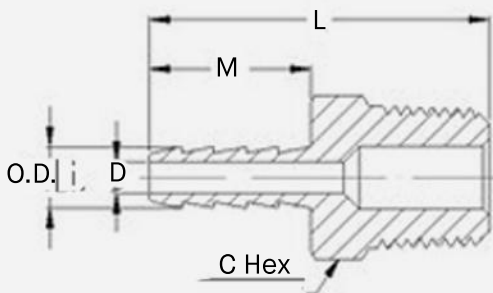

Hose Barb to Male Pipe

Brass Hose Barb x Male Pipe Adapter

FEATURES

- Fully Compliant made with RoHS compliant, low lead JIS C3604 brass for safe and effective use on commercial and residential jobs.

SKU	I.D Hose	Thread	D (Flow Dia.)	C (Hex)	L	M	O.D.
GHBM018	1/8"	1/8"	.094"	.437"	1.001"	.474"	.182"
GHBM025	1/4"	1/4"	.187"	.561"	1.640"	.970"	.289"
GHBM025-018	1/4"	1/8"	.187"	.437"	1.539"	.970"	.291"
GHBM025-038	1/4"	3/8"	.187"	.689"	1.640"	.970"	.289"
GHBM025-050	1/4"	1/2"	.187"	.874"	1.860"	.970"	.291"
GHBM0316-018	3/16"	1/8"	.126"	.437"	1.228"	.669"	.232"
GHBM038	3/8"	3/8"	.281"	.689"	1.711"	.970"	.415"
GHBM038-018	3/8"	1/8"	.250"	.437"	1.555"	.970"	.415"
GHBM038-025	3/8"	1/4"	.281"	.561"	1.640"	.970"	.415"
GHBM038-050	3/8"	1/2"	.281"	.874"	1.860"	.970"	.415"
GHBM050	1/2"	1/2"	.374"	.874"	1.860"	.970"	.530"
GHBM050-025	1/2"	1/4"	.374"	.561"	1.640"	.970"	.530"
GHBM0516-025	5/16"	1/4"	.250"	.561"	1.640"	.970"	.350"
GHBM058-050	5/8"	1/2"	.469"	.874"	1.858"	.970"	.646"
GHBM058-075	5/8"	3/4"	.469"	1.063"	1.921"	.970"	.663"
GHBM075	3/4"	3/4"	.610"	1.063"	1.882"	.970"	.789"
GHBM075-050	3/4"	1/2"	.559"	.874"	1.860"	.970"	.789"
GHBM100	1"	1"	.843"	1.378"	2.228"	1.169"	1.020"
GHBM100-075	1"	3/4"	.748"	1.063"	2.191"	1.193"	1.043"