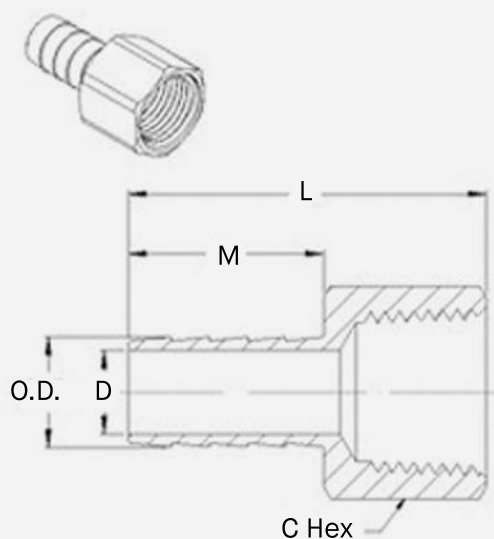

Brass Hose Barb Female Adapter

Hose Barb x Female Pipe Adapter

FEATURES

- Fully Compliant made with RoHS compliant, low lead JIS C3604 brass for safe and effective use on commercial and residential jobs.

SKU	I.D Hose	Pipe Thread	D (Flow Dia.)	C (Hex)	L	M	O.D.
GHBF050	1/2"	1/2"	.411"	.937"	1.772"	.969"	.531"