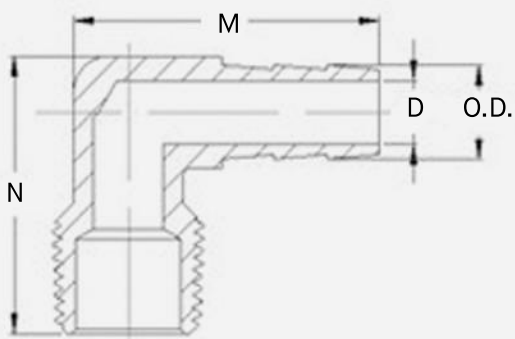

Brass Hose Barb 90° Elbow

Hose Barb x Male Pipe 90° Elbow

FEATURES

- Fully Compliant made with RoHS compliant, low lead JIS C3604 brass for safe and effective use on commercial and residential jobs.

SKU	I.D Hose	Pipe Thread	D (Flow Dia.)	M	N	O.D.
GHBE038	3/8"	3/8"	.281"	.71"	1.22"	.415"