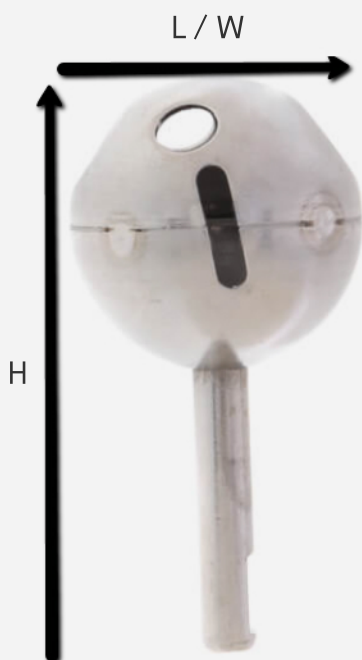

Replacement Cartridge for Faucet FTK100 and FTK400

FEATURES

- Used to replace FTK100 & FTK400

SKU	L	W	H
FTK1400-RP	.98"	.98"	1.93"