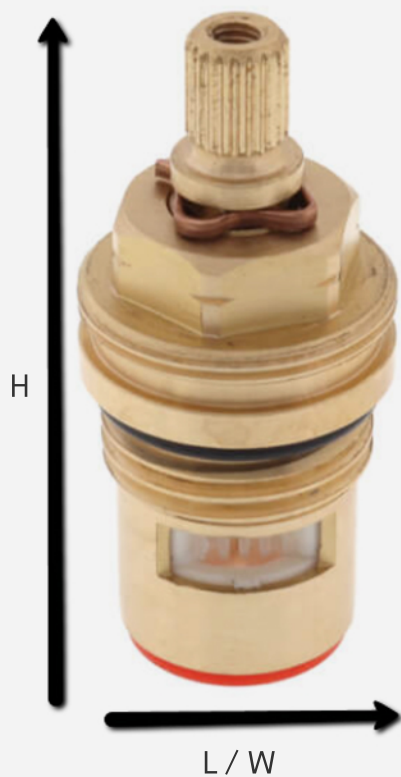

# Replacement Cartridge for Hot Water Side for Faucet FTC28T9

## FEATURES

- Used for hot water
- Used for Faucet FTC28T9

SKU	L	W	H
FTC28T9H-RP	.94"	.94"	2"