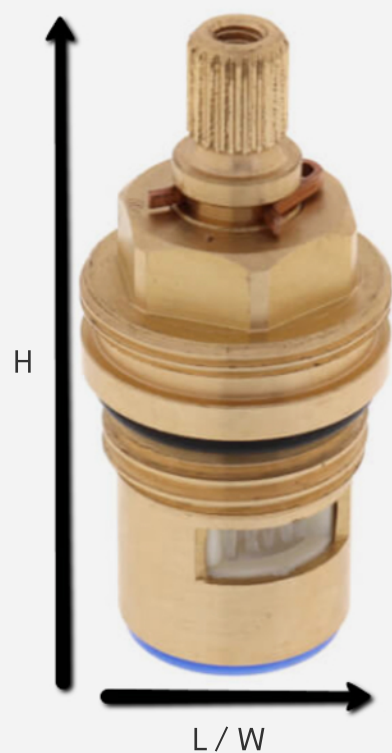

# Replacement Cartridge for Cold Water Side for Faucet FTC28T9

## FEATURES

- Used for cold water
- Used for FTC28T9 cartridge

SKU	L	W	H
FTC28T9C-RP	.94"	.94"	2"