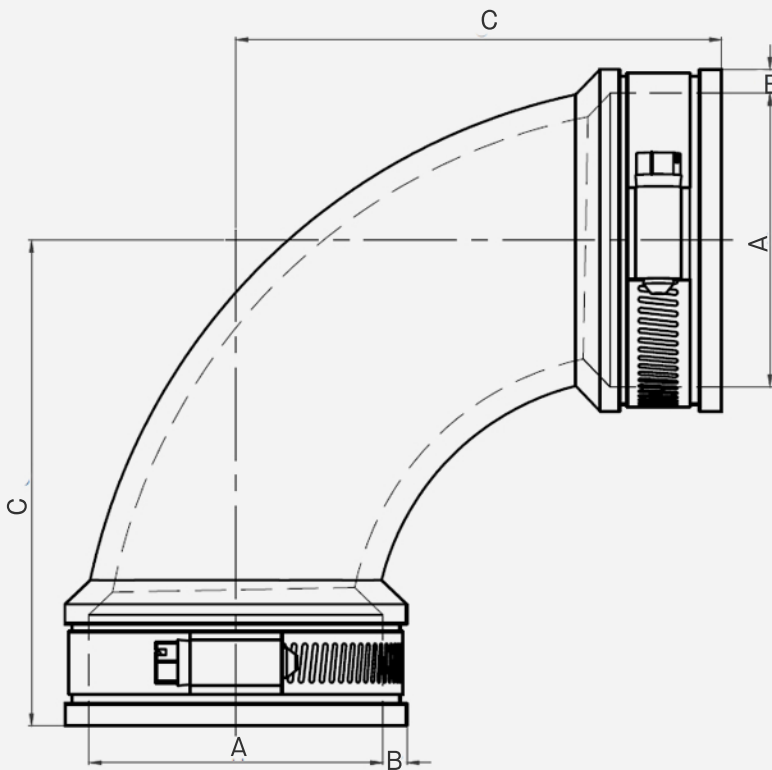

90° Flexible Elbow

FEATURES

- **90° angle**- Provides precise flow control and minimizes pressure drops in pipeline systems in tight spaces.

SKU	A	B	C
FRE300	3.48"	.28"	1.54"
FRE400	4.5"	.28"	1.8"