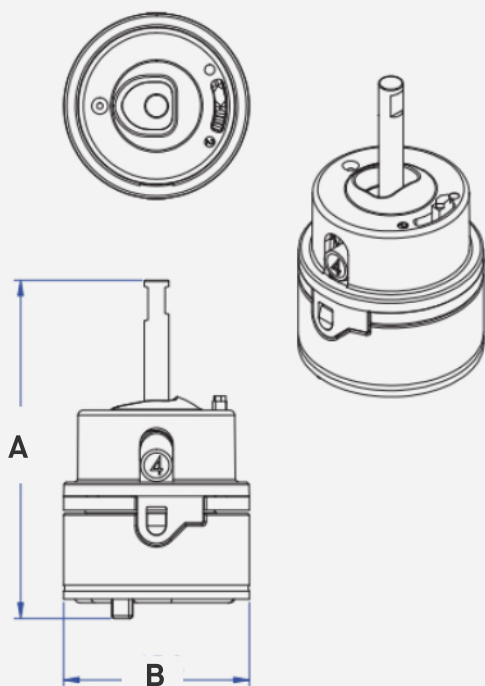

Single Handle Valve Cartridge for Kitchen and Lav Faucets

(Delta Equivalent RP50587)

FEATURES

- **Easy to Install** – Designed to fit most kitchen and lavatory faucets.
- **Precise Flow Control** – Helps conserve water.

SKU	A	B
FP1-DL	2.58"	1.42"