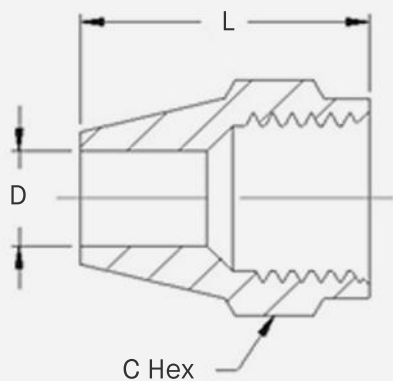

Brass Short Flare Nut

FEATURES

- Fully Compliant made with RoHS compliant, low lead JIS C3604 brass for safe and effective use on commercial and residential jobs.

SKU	Tube OD	C Hex	D	L
FLSN025	1/4"	.561"	.255"	.748"
FLSN038	3/8"	.748"	.380"	1.004"
FLSN050	1/2"	.874"	.506"	1.000"
FLSN058	5/8"	1.000"	.628"	1.083"
FLSN075	3/4"	1.252"	.756"	1.500"