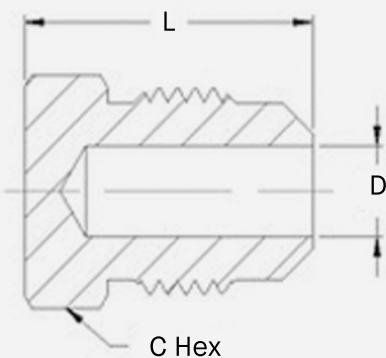

# Brass Flare Plug

## FEATURES

- Fully Compliant made with RoHS compliant, low lead JIS C3604 brass for safe and effective use on commercial and residential jobs.

SKU	Tube OD	C Hex	D	L
FLP025	1/4"	.437"	.185"	.690"
FLP038	3/8"	.626"	.276"	.886"
FLP050	1/2"	.748"	.406"	1.063"