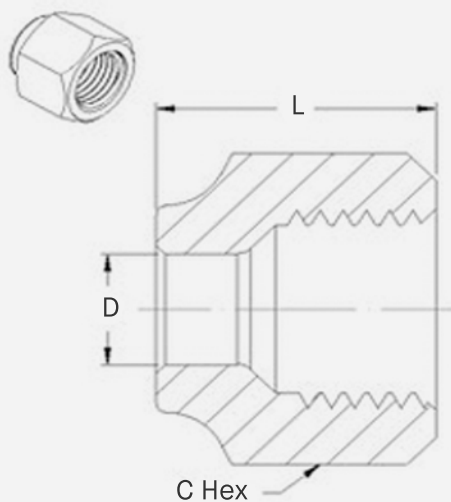

Short Forged Flare Nut

FEATURES

- **RoHS Compliant** – made with low lead JIS C3604 brass for safe and effective use on commercial and residential jobs

SKU	Tube OD	C Hex	D	L
FLFN025	1/4"	.626"	.255"	.604"
FLFN038	3/8"	.807"	.380"	.709"
FLFN050	1/2"	.925"	.506"	.827"
FLFN050-038	1/2" x 3/8"	.935"	.380"	.846"
FLFN058	5/8"	1.055"	.630"	.945"