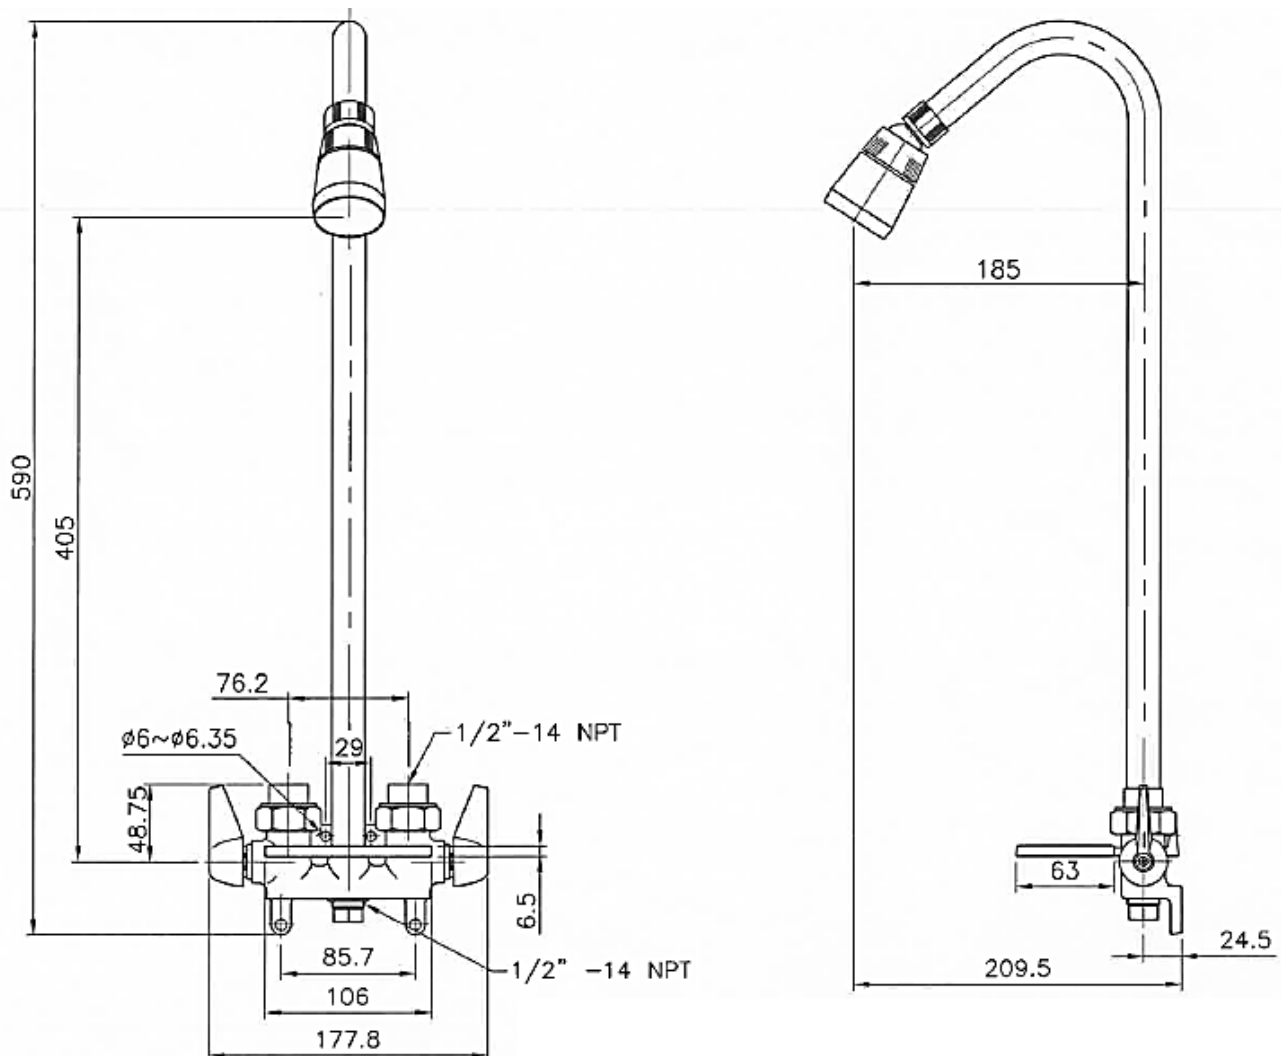

UTILITY SHOWER FAUCET VE-740C

Features

- ✓ Brass body chrome plated, zinc handle chrome plated
- ✓ Steel rod zinc plated, plastic shower head chrome plated
- ✓ Aluminum soap dish
- ✓ Center distance: 3-3/8"
- ✓ Plumbing application, indoor/ outdoor usage

Specifications

Unit: mm