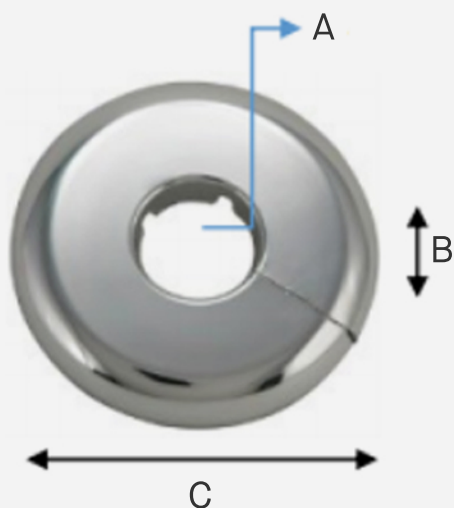

Plastic Split Escutcheon, Chrome Plated, Copper Tube Size

FEATURES

- **Chrome-Plated Steel Construction** – Makes the escutcheon more durable and more attractive.

SKU	A	B	C
ESBS050	1/2" CTS	0.39"	2.56"
ESBS075	3/4" CTS	0.39"	2.56"