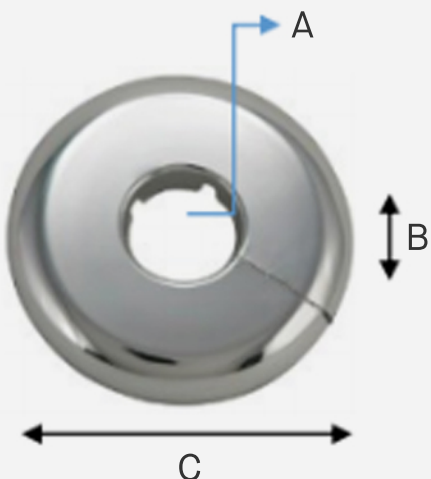

IPS Plastic Split Escutcheon Chrome Plated

FEATURES

- **Chrome-Plated Plastic Construction** – Makes the escutcheon plate more durable and more attractive.

SKU	A	B	C
ESAS075	3/4" IPS	0.39"	2.95"
ESAS150	1-1/2" IPS	0.39"	3.86"
ESAS200	2" IPS	0.39"	4.33"