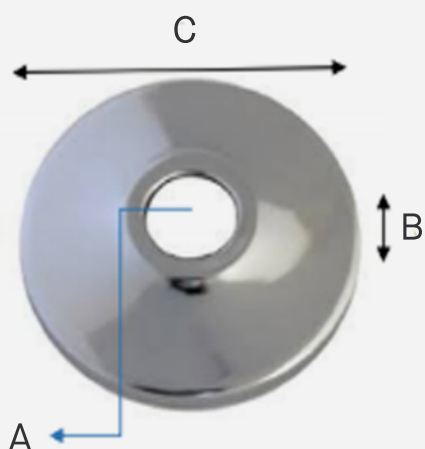

IPS Chrome Plated Steel Low Escutcheon

FEATURES

- **Chrome-Plated Steel Construction** – Makes the escutcheon more durable and more attractive.

SKU	A	B	C
ESAL038	3/8" IPS	0.43"	2-1/2" OD
ESAL050	1/2" IPS	0.41"	2-1/2" OD
ESAL075	3/4" IPS	0.39"	2-1/2" OD
ESAL100	1" IPS	0.37"	2-7/8" OD
ESAL125	1-1/4" IPS	0.37"	2-7/8" OD
ESAL150	1-1/2" IPS	0.35"	3" OD