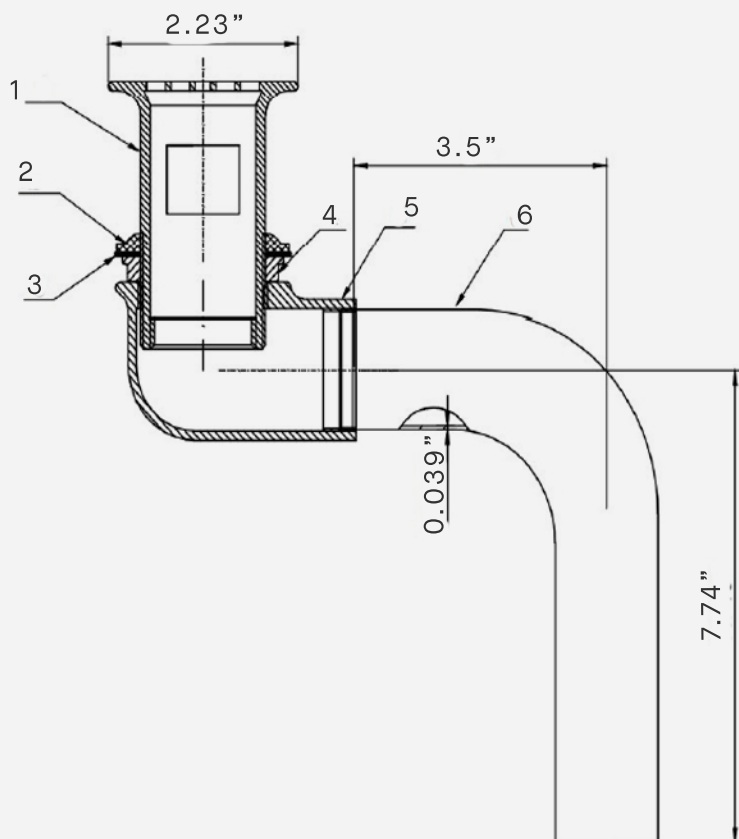

1-1/4" Offset CP Grid Lavatory Sink Drain

Chrome Plated

FEATURES

- **Easy Installation** - Drain assembly includes a grid cover, body, and gasket for quick and efficient setup
- **Fully Certified** - IAPMO-approved and ADA compliant
- **Aesthetic** - Features a stylish premium polished chrome finish