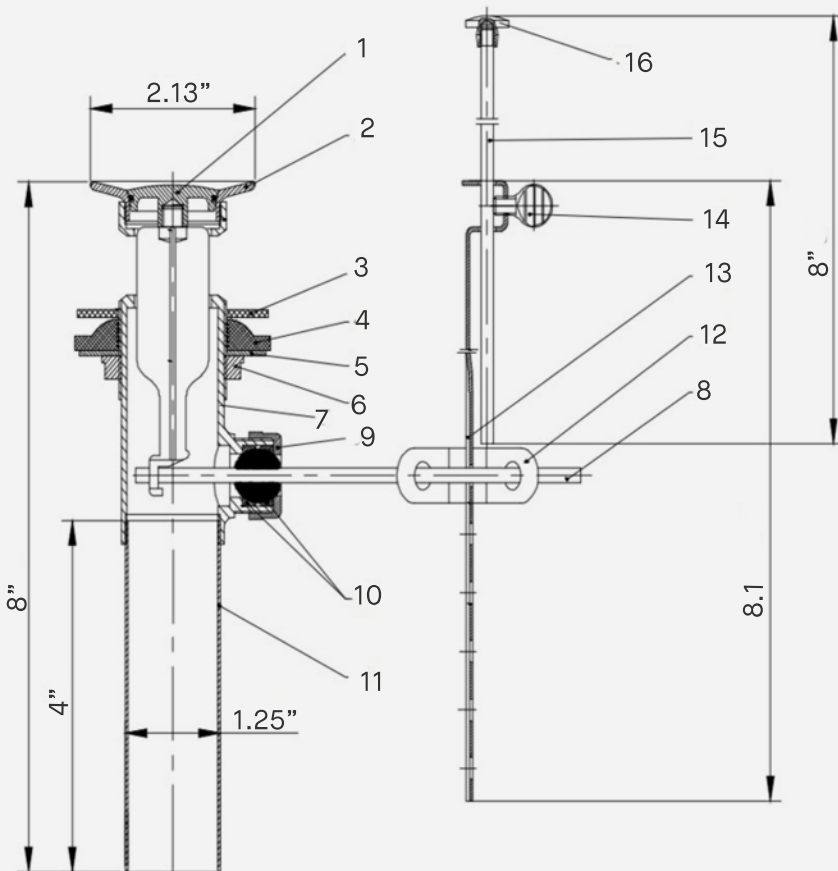

8" Chrome Plated Brass Pop-Up Assembly

Chrome Plated

FEATURES

- **IAPMO Approved** - The brass and chrome combination assures durability and longevity, reducing the need for frequent replacements
- **Versatile** - Equipped with a universal fit-pop
- **Aesthetic** - Made with a stylish polished chrome finish

1	Stopper	Brass
2	Flange Rim	Brass
3	Washer	Rubber
4	Gasket	Rubber
5	Friction Washer	PE
6	Lock Nut	Brass
7	Body	Cast Brass
8	Pivot Rod with Ball	Steel/Plastic
9	Pivot Nut	Brass
10	Seal	PE
11	Tailpiece	Stainless Steel
12	Spring Clip	Stainless Steel
13	Extension Strap	Steel
14	Thumb Screw	Steel
15	Lift Rod	Steel
16	Lift Rod Knob	Brass