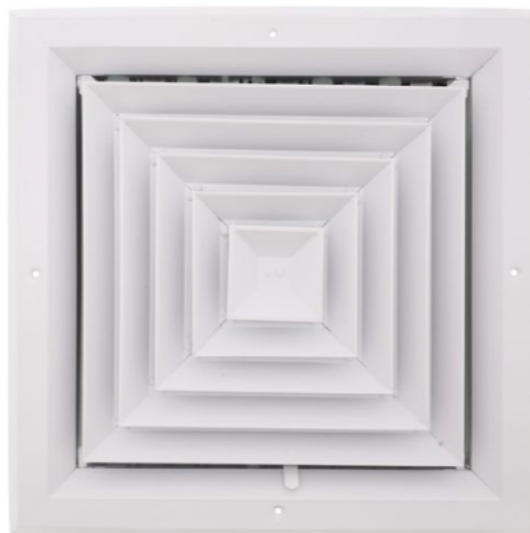

# 14" x 14" (Wall Opening Size) 4-Way Aluminum Square Ceiling Diffuser

(White)

## FEATURES

- **Extruded aluminum construction** – for lightweight durability and corrosion resistance, ideal for sidewall and ceiling applications
- **Four-way air deflection** – for better air distribution
- **Opposed blade damper** – allows precise airflow control
- **Built in lever** – for simple, easy adjustments
- **Durable white coating** – for a clean, professional, long-lasting look