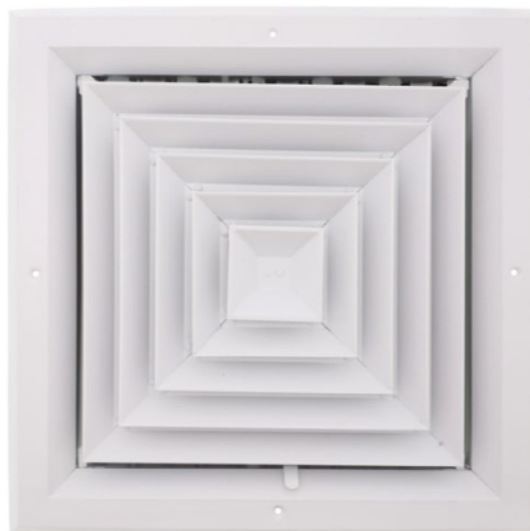

12" x 12" (Wall Opening Size) 4-Way Aluminum Square Ceiling Diffuser

(White)

FEATURES

- Extruded aluminum construction – for lightweight durability and corrosion resistance, ideal for sidewall and ceiling applications
- Four-way air deflection – for better air distribution
- Opposed blade damper – allows precise airflow control
- Built in lever – for simple, easy adjustments
- Durable white coating – for a clean, professional, long-lasting look