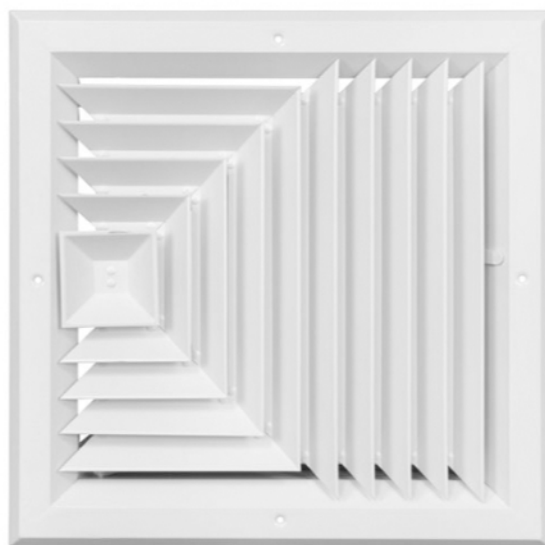

# 12" x 12" (Wall Opening Size) 3-Way Aluminum Square Ceiling Diffuser

(White)

## FEATURES

- **Extruded aluminum construction** – for lightweight durability and corrosion resistance, ideal for sidewall and ceiling applications
- **Three-way air deflection** – for better air distribution
- **Opposed blade damper** – allows precise airflow control
- **Built in lever** – for simple, easy adjustments
- **Durable white coating** – for a clean, professional, long-lasting look