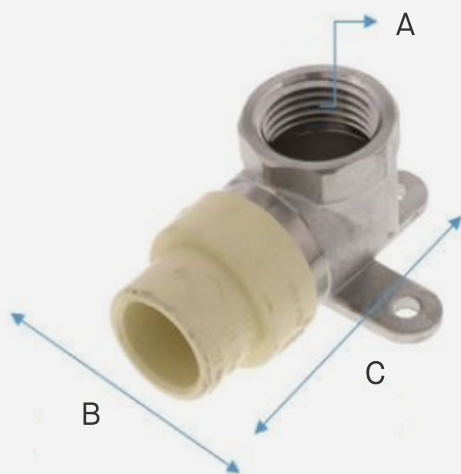

1/2" CPVC x Female Stainless Steel Drop Ear Elbow

Lead Free

FEATURES

- **Versatile** - Rated at 100 PSI at 176°F for reliable performance with hot or cold water.
- **IAPMO UPC Certified** - for safe use on a wide-variety of residential and commercial projects.
- **Fully Compliant** – Complies with NSF/ANSI 14 and ASTM D2846 standards for CPVC.

SKU	A	B	C
CVSLDE050	1/2" FIP	1.97"	2.67"