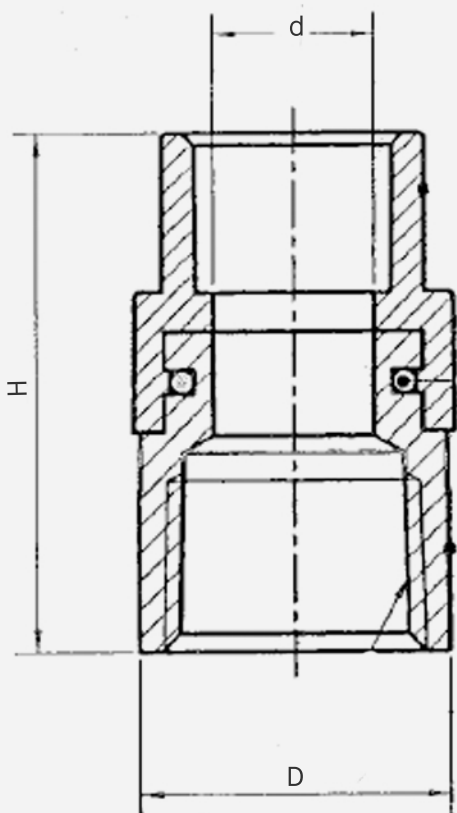

CPVC x Male Brass Adapter

Lead Free

FEATURES

- Transition fitting for connection threaded pipe with CPVC pipe
- One end has a brass male threaded connect
- Other end has a CPVC connection

| SKU | d | D | H |
|----------|-------|-------|-------|
| CVBRM050 | .51" | .98" | 1.85" |
| CVBRM075 | .75" | 1.22" | 2.08" |
| CVBRM100 | .98" | 1.50" | 2.60" |
| CVBRM125 | 1.20" | 1.89" | 3.07" |
| CVBRM150 | 1.37" | 2.14" | 3.31" |
| CVBRM200 | 1.77" | 2.64" | 3.90" |