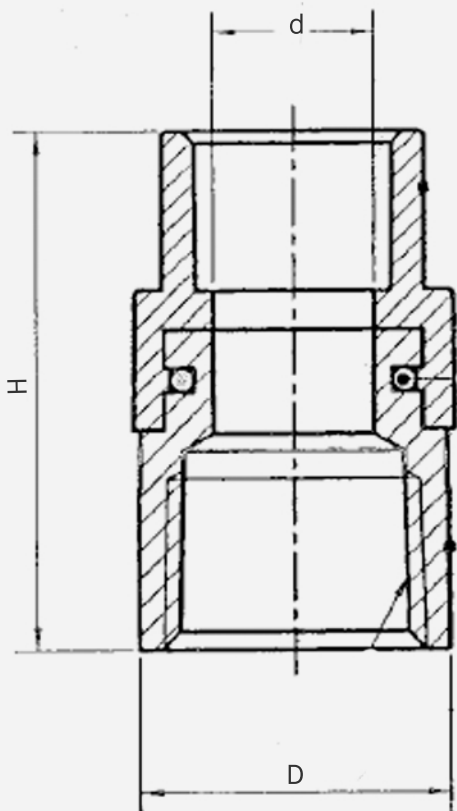

CPVC x Female Brass Adapter

Lead Free

FEATURES

- Transition fitting for connection threaded pipe with CPVC pipe
- One end has a brass female threaded connect
- Other end has a CPVC connection

SKU	d	D	H
CVBRF050	.51"	.98"	1.63"
CVBRF075	.75"	1.22"	1.85"
CVBRF100	.98"	1.50"	2.24"