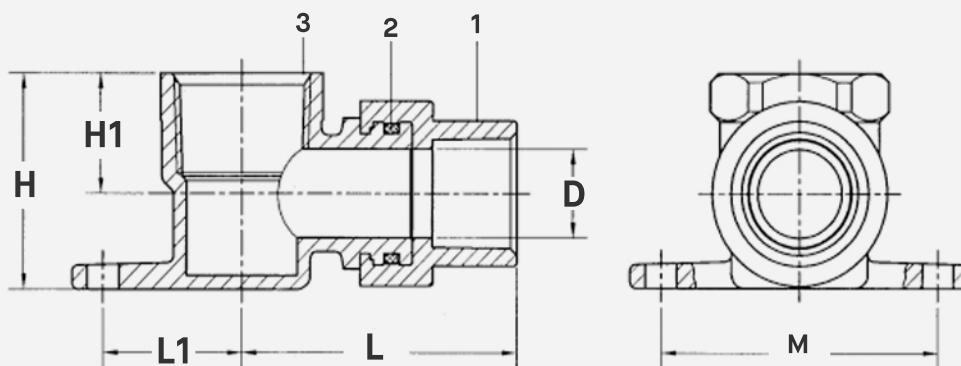

CPVC x Female Brass Drop Ear Elbow

(Lead Free)

FEATURES

- **Drop Ear Tabs** – Help ensure the CPVC Slip x Female Threaded elbow adapter fitting has a secure mount.
- **Brass Construction** – C46400 brass alloy includes tin for added corrosion resistance and excellent strength.

SKU	Size	D	H	H1	L	L1	M
CVBRDE050	1/2" FIP x 1/2" F CPVC	0.51"	1.24"	0.69"	1.66"	0.84"	1.67"
CVBRDE075	3/4" FIP x 3/4" F CPVC	0.75"	1.57"	0.91"	2.01"	0.84"	1.67"

Number	Part	Material	Water Contact
1	Nipple	CPVC (ASTM D2846)	Yes
2	O-Ring	Rubber (NBR) SN-719F	Yes
3	Body	Forged Brass C26000	Yes