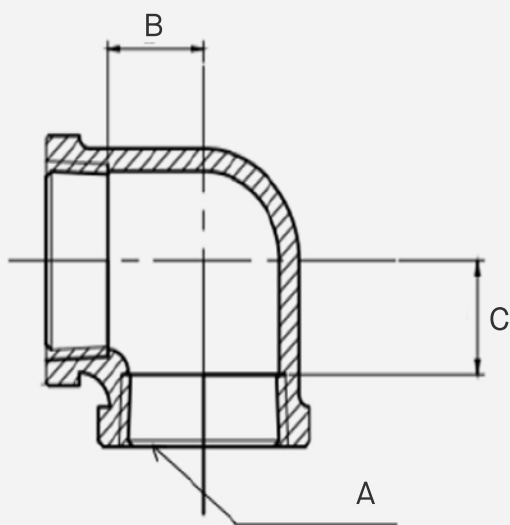

Chrome Brass 90° Elbow

Lead Free

FEATURES

- **Certified Lead-Free** - Meets NSF372 standards for safe use in drinking water systems.
- **Widely Compatible** - Meets NPT and ASME B1.20.1 regulations for standard pipe thread.
- **Durable** - Meets ASTM B584 specifications for copper casting.

SKU	A	B	C
CRE038	3/8" NPT	0.31"	0.31"
CRE050	1/2" NPT	0.45"	0.45"