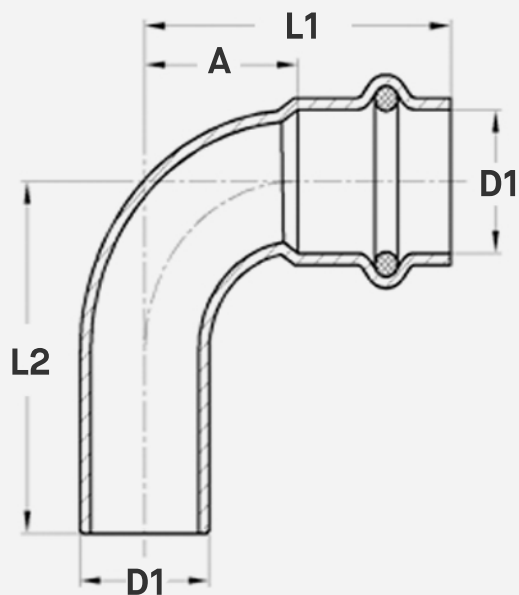

# FTG x Press Copper 90-Degree Street Elbow

## FEATURES

- **FTG x Press Connection:** Ensures a secure connection between outlets of varying sizes without welding, brazing, or soldering.
- **Durable Copper Construction:** Provides outstanding corrosion resistance and dependable strength.
- **Versatile Plumbing Part:** Ideal for use in commercial and residential plumbing systems.

SKU	Size (D1)	A	L1	L2
CPSE050	1/2"	0.75"	1.57"	1.73"
CPSE075	3/4"	1.08"	2.01"	2.13"
CPSE100	1"	1.30"	2.24"	2.36"
CPSE125	1-1/4"	1.50"	2.62"	2.93"
CPSE150	1-1/2"	1.77"	3.21"	3.52"
CPSE200	2"	1.61"	3.96"	4.31"