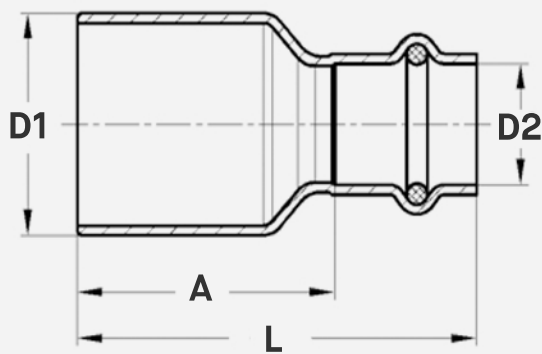

FTG x Press Copper Reducer

FEATURES

- **Press Connection:** Ensures a secure connection without welding, brazing, or soldering.
- **Durable Copper Construction:** Provides outstanding corrosion resistance and dependable strength.
- **Versatile Plumbing Part:** Ideal for use in commercial and residential plumbing systems.

SKU	Size (D1)	Size (D2)	L	A
CPSA075-050	3/4"	1/2"	2.15"	1.34"
CPSA100-050	1"	1/2"	2.32"	1.52"
CPSA100-075	1"	3/4"	2.24"	1.30"
CPSA125-050	1-1/4"	1/2"	2.62"	1.83"
CPSA125-075	1-1/4"	3/4"	2.64"	1.69"
CPSA125-100	1-1/4"	1"	2.52"	1.57"
CPSA150-050	1-1/2"	1/2"	3.03"	2.20"
CPSA150-075	1-1/2"	3/4"	3.09"	2.13"
CPSA150-100	1-1/2"	1"	2.93"	1.97"
CPSA150-125	1-1/2"	1-1/4"	3.01"	1.85"
CPSA200-050	2"	1/2"	3.64"	2.81"
CPSA200-075	2"	3/4"	3.74"	2.76"
CPSA200-100	2"	1"	3.52"	2.56"
CPSA200-125	2"	1-1/4"	3.56"	2.40"
CPSA200-150	2"	1-1/2"	3.70"	2.20"