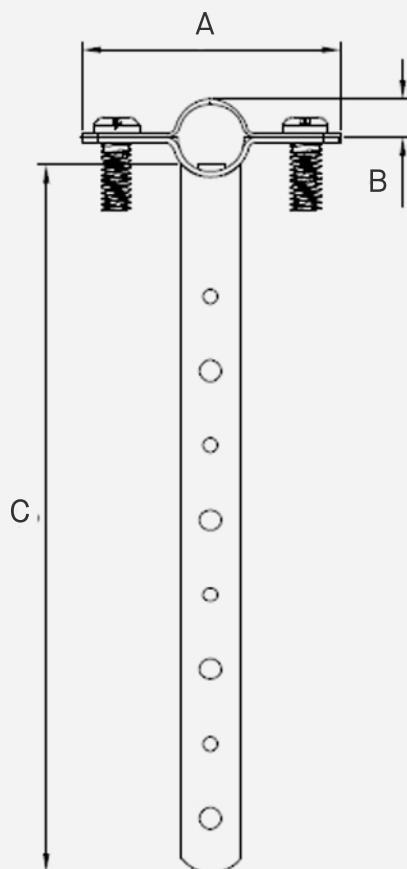

Copper Plated Milford Hanger

Carbon Steel

FEATURES

- Carbon Steel Construction – makes the hanger exceptionally durable

SKU	Size	A	B	C
CPMH050-600	1/2"x6"	2.18"	.33"	6"
CPMH050-1200	1/2"x12"	2.18"	.33"	12"
CPMH075-600	3/4"x6"	2.38"	.46"	6"
CPMH075-1200	3/4"x12"	2.38"	.46"	12"
CPMH100-600	1"x6"	2.72"	.58"	6"
CPMH100-1200	1"x12"	2.72"	.58"	12"