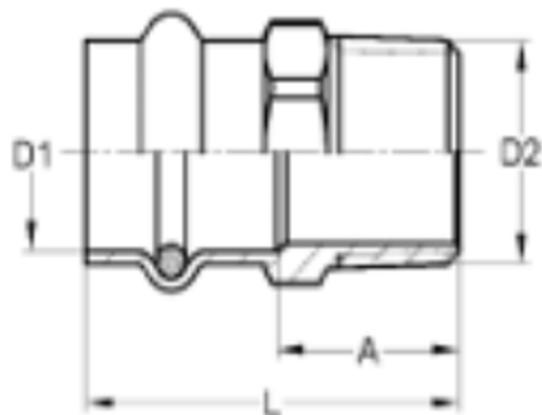

Copper Press Male Adapters

Press x MNPT Connection – Ensures a secure connection between outlets of varying sizes without welding, brazing, or soldering

Durable Copper Construction – Provides outstanding corrosion resistance and dependable strength

Versatile Plumbing Part – Ideal for use in commercial and residential plumbing systems

SKU	D1 (Press)	D2 (MPT)	L (inch)	A (inch)
CPM050	1/2"	1/2" MPT	1.73	0.866
CPM050-038	1/2"	3/8" MPT	1.65	0.787
CPM050-075	1/2"	3/4" MPT	1.81	0.944
CPM075	3/4"	3/4" MPT	1.93	0.905
CPM075-050	3/4"	1/2" MPT	1.65	0.629
CPM075-100	3/4"	1" MPT	2.08	1.062
CPM100	1"	1" MPT	1.96	0.944
CPM100-075	1"	3/4" MPT	1.96	0.944
CPM100-125	1"	1-1/4" MPT	2.08	1.062
CPM125	1-1/4"	1-1/4" MPT	2.20	1.062
CPM125-100	1-1/4"	1" MPT	2.20	1.062
CPM125-150	1-1/4"	1-1/2" MPT	2.28	1.141
CPM150	1-1/2"	1-1/2" MPT	2.63	1.181
CPM150-125	1-1/2"	1-1/4" MPT	2.69	1.240
CPM200	2"	2" MPT	2.83	1.220