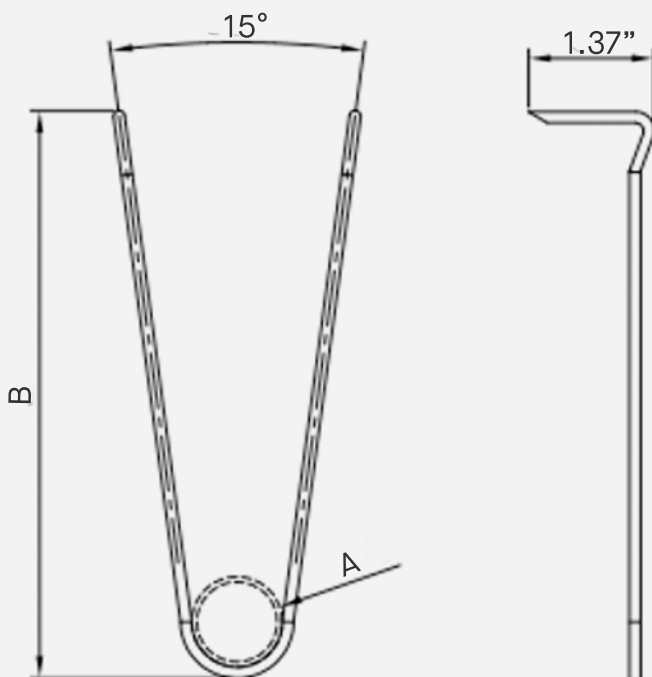

# Copper Plated Pipe Hook

Carbon Steel

## FEATURES

- **Carbon steel material** - For exceptional strength and durability.

SKU	A	B
CPHK050-600	.73"	5.90"
CPHK050-800	.73"	7.99"
CPHK100-600	1.18"	5.90"
CPHK100-800	1.18"	7.99"
CPHK125-600	1.45"	5.90"
CPHK125-800	1.45"	7.99"