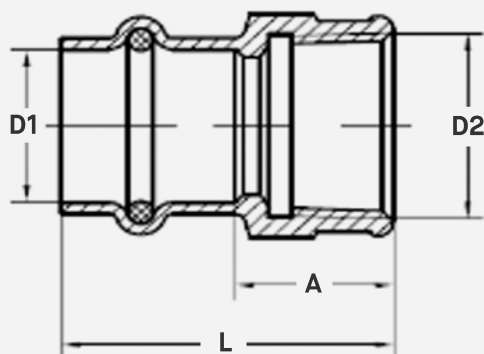

Press x Female Copper Adapter

FEATURES

- **Press Connection:** Ensures a secure connection without welding, brazing, or soldering.
- **Durable Copper Construction:** Provides outstanding corrosion resistance and dependable strength.
- **Versatile Plumbing Part:** Ideal for use in commercial and residential plumbing systems.

SKU	Size (D1)	Size (D2)	L	A
CPF050-038	1/2"	3/8" FPT	1.65"	0.79"
CPF050	1/2"	1/2" FPT	1.69"	0.83"
CPF050-075	1/2"	3/4" FPT	1.69"	0.83"
CPF075-050	3/4"	1/2" FPT	1.65"	0.63"
CPF075	3/4"	3/4" FPT	1.85"	0.83"
CPF100-050	1"	1/2" FPT	2.08"	0.85"
CPF100-075	1"	3/4" FPT	1.77"	0.75"
CPF100	1"	1" FPT	1.93"	0.90"
CPF100-125	1"	1 1/4" FPT	2.12"	1.10"
CPF125-100	1 1/4"	1" FPT	2.12"	0.98"
CPF125	1 1/4"	1 1/4" FPT	2.20"	1.06"
CPF125-150	1 1/4"	1 1/2" FPT	2.24"	1.10"
CPF150-125	1 1/2"	1 1/4" FPT	2.52"	1.06"
CPF150	1 1/2"	1 1/2" FPT	2.52"	1.06"
CPF200	2"	2" FPT	2.87"	1.26"