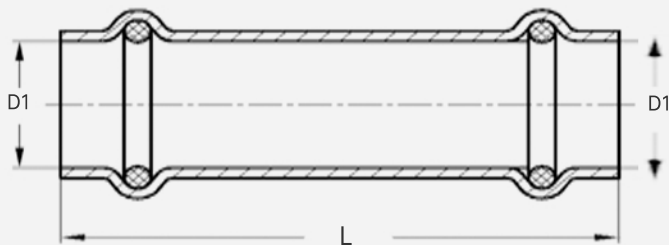

Press Extended Length Copper Coupling, No-Stop

FEATURES

- **Press Connection:** Ensures a secure connection without welding, brazing, or soldering.
- **Durable Copper Construction:** Provides outstanding corrosion resistance and dependable strength.
- **Versatile Plumbing Part:** Ideal for use in commercial and residential plumbing systems.

SKU	Size (D1)	L
CPEC050	1/2"	2.99"
CPEC075	3/4"	3.50"
CPEC100	1"	3.74"
CPEC125	1-1/4"	4.13"
CPEC150	1-1/2"	4.72"
CPEC200	2"	5.31"