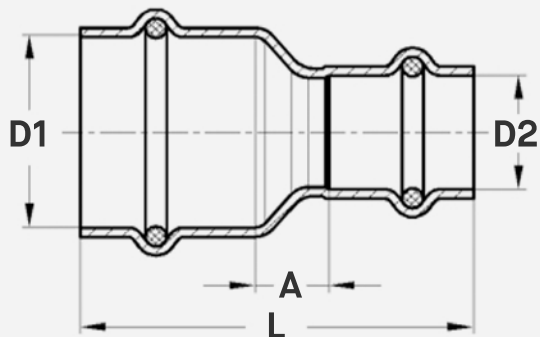

Press Copper Reducer Coupling

FEATURES

- **Press Connection:** Ensures a secure connection without welding, brazing, or soldering.
- **Durable Copper Construction:** Provides outstanding corrosion resistance and dependable strength.
- **Versatile Plumbing Part:** Ideal for use in commercial and residential plumbing systems.

SKU	Size (D1)	Size (D2)	L	A
CPCL075-050	3/4"	1/2"	2.11"	0.35"
CPCL100-050	1"	1/2"	2.28"	0.51"
CPCL100-075	1"	3/4"	2.24"	0.35"
CPCL125-050	1-1/4"	1/2"	2.66"	0.73"
CPCL125-075	1-1/4"	3/4"	2.64"	0.51"
CPCL125-100	1-1/4"	1"	2.48"	0.39"
CPCL150-075	1-1/2"	3/4"	3.21"	0.83"
CPCL150-100	1-1/2"	1"	3.01"	0.53"
CPCL150-125	1-1/2"	1-1/4"	3.07"	0.41"
CPCL200-075	2"	3/4"	3.74"	1.18"
CPCL200-100	2"	1"	3.52"	1.00"
CPCL200-125	2"	1-1/4"	3.56"	0.83"
CPCL200-150	2"	1-1/2"	3.74"	0.63"