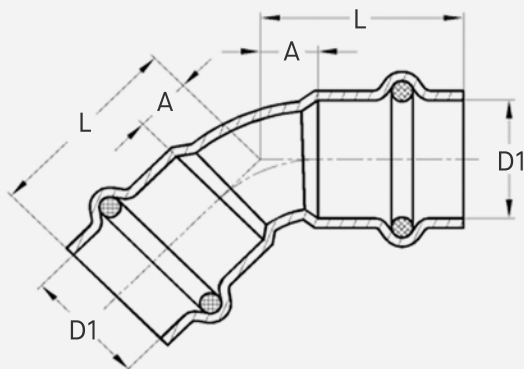

Press Copper 45-Degree Elbow

FEATURES

- **Press Connection:** Ensures a secure connection without welding, brazing, or soldering.
- **Durable Copper Construction:** Provides outstanding corrosion resistance and dependable strength.
- **Versatile Plumbing Part:** Ideal for use in commercial and residential plumbing systems.

| SKU | Size D1 | L | A |
|----------|---------|-------|-------|
| CP45E050 | 1/2" | 1.10" | 0.30" |
| CP45E075 | 3/4" | 1.40" | 0.45" |
| CP45E100 | 1" | 1.42" | 0.47" |
| CP45E125 | 1-1/4" | 1.97" | 0.83" |
| CP45E150 | 1-1/2" | 2.30" | 0.83" |
| CP45E200 | 2" | 2.44" | 0.83" |