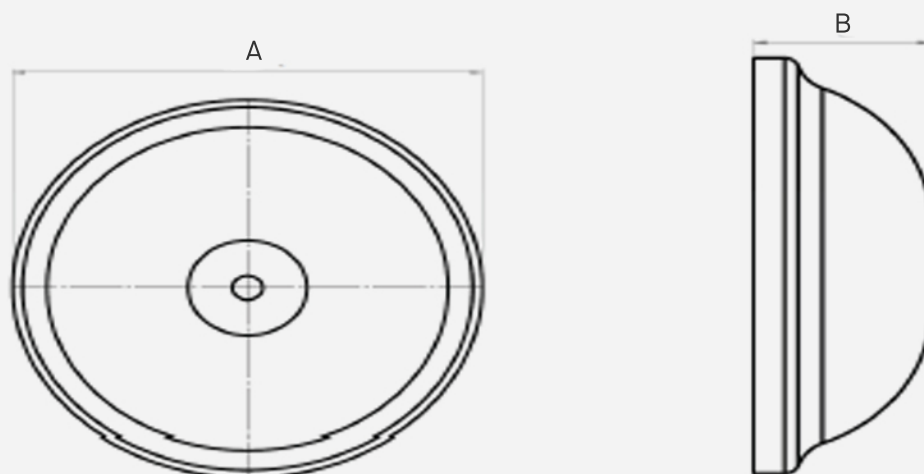

5-1/4" Cleanout Cover Plate w/ Bolt, Bell Design (White)

Chrome plated

FEATURES

- Includes 2-1/2" Wood Screw – For easy and secure installation on various surfaces.
- ABS Construction – For excellent durability and chemical resistance.
- White Finish – For a clean appearance that blends in nicely with most decors.
- Steel Bolt – For long-lasting performance in demanding environments.
- Chrome Plated – For better corrosion resistance and an easy-to-clean surface.

SKU	A	B
CCBW525	5.36"	1.46"