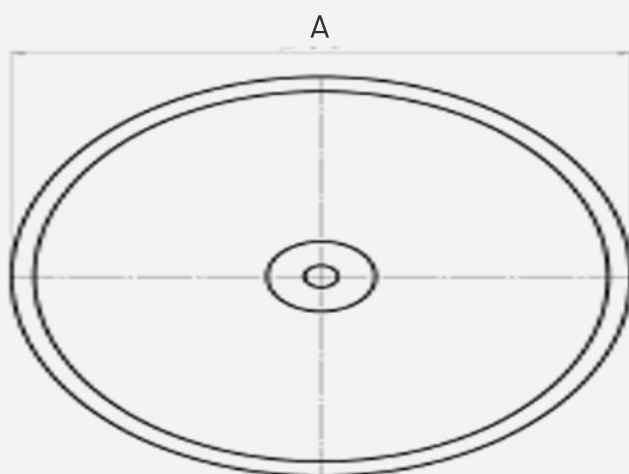

# 4-1/2" ABS Flat Cleanout Cover w/ Bolt

White finish

## FEATURES

- Includes 2-1/2" Wood Screw – For easy and secure installation on various surfaces.
- ABS Construction – For excellent durability and chemical resistance.
- White Finish – For a clean appearance that blends in nicely with most decors.

SKU	A	B
CCAW450	4.40"	0.62"