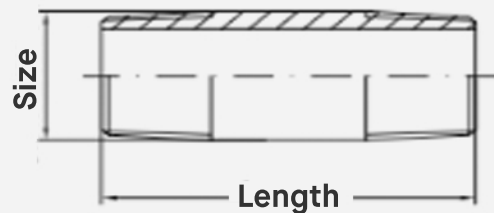

Brass Nipple Set

(Close to 6" Length) (Lead Free)

FEATURES

- Material: ASTM B43
- Dimensions: ASTM B687
- Threads: ASME B1.2.1, ISO 7/1
- Schedule: 40 Standard/Extra Heavy

Each package contains one of each of the following Brass Nipples:

BRN050-SET	BRN075-SET	BRN100-SET	BRN125-SET	BRN150-SET
1/2" x Close	3/4" x Close	1" x Close	1-1/4" x Close	1-1/2" x Close
1/2" x 1-1/2"	3/4" x 1-1/2"	1" x 1-1/2"	1-1/4" x 1-1/2"	1-1/2" x 1-1/2"
1/2" x 2"	3/4" x 2"	1" x 2"	1-1/4" x 2"	1-1/2" x 2"
1/2" x 2-1/2"	3/4" x 2-1/2"	1" x 2-1/2"	1-1/4" x 2-1/2"	1-1/2" x 2-1/2"
1/2" x 3"	3/4" x 3"	1" x 3"	1-1/4" x 3"	1-1/2" x 3"
1/2" x 3-1/2"	3/4" x 3-1/2"	1" x 3-1/2"	1-1/4" x 3-1/2"	1-1/2" x 3-1/2"
1/2" x 4"	3/4" x 4"	1" x 4"	1-1/4" x 4"	1-1/2" x 4"
1/2" x 4-1/2"	3/4" x 4-1/2"	1" x 4-1/2"	1-1/4" x 4-1/2"	1-1/2" x 4-1/2"
1/2" x 5"	3/4" x 5"	1" x 5"	1-1/4" x 5"	1-1/2" x 5"
1/2" x 5-1/2"	3/4" x 5-1/2"	1" x 5-1/2"	1-1/4" x 5-1/2"	1-1/2" x 5-1/2"
1/2" x 6"	3/4" x 6"	1" x 6"	1-1/4" x 6"	1-1/2" x 6"