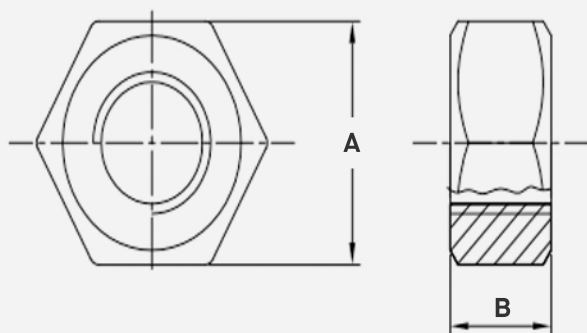

# 3/8" Black Hex Nut

## FEATURES

- **Malleable Iron Construction** – makes the plate strong yet easy to work with.
- **Plain Finish** – won't deteriorate over time.

SKU	Size	A	B
BLHX038	3/8"	0.55"	0.32"