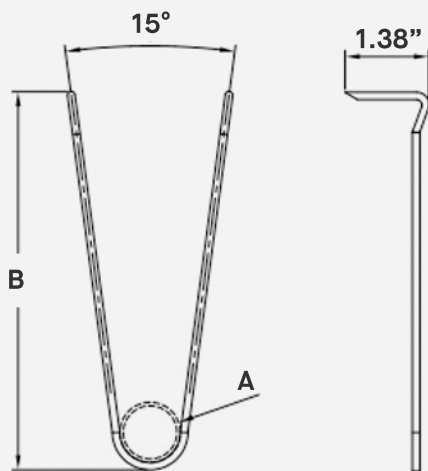

Black Carbon Steel Pipe Hook

FEATURES

- **Malleable Iron Construction** – makes the plate strong yet easy to work with.
- **Plain Finish** – won't deteriorate over time.

SKU	Size	A	B
BLHK050-600	1/2" x 6"	0.96"	5.91"
BLHK050-800	1/2" x 8"	0.96"	7.99"
BLHK075-600	3/4" x 6"	1.15"	5.91"
BLHK075-800	3/4" x 8"	1.15"	7.99"
BLHK100-600	1" x 6"	1.41"	5.91"
BLHK100-800	1" x 8"	1.41"	7.99"
BLHK100-1000	1" x 10"	1.41"	10.00"
BLHK100-1200	1" x 12"	1.41"	12.01"
BLHK125-600	1-1/4" x 6"	1.76"	5.91"
BLHK125-800	1-1/4" x 8"	1.76"	7.99"