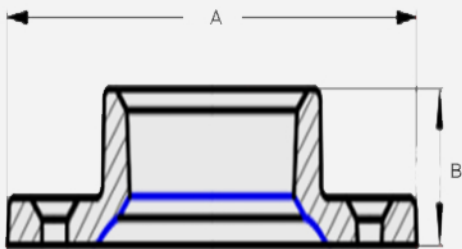

Black Floor Flange

FEATURES

- **Malleable Iron Construction** – makes the product strong yet easy to work with.
- **Connection Type** - Threaded
- **Thread Type** - Female

SKU	Size	A	B
BLFF025C	1/4"	2.62"	0.47"
BLFF038C	3/8"	2.72"	0.55"
BLFF050C	1/2"	3.07"	0.55"
BLFF075C	3/4"	3.43"	0.63"
BLFF100C	1"	3.82"	0.67"
BLFF125C	1-1/4"	4.21"	0.75"
BLFF150C	1-1/2"	4.65"	0.87"
BLFF200C	2"	5.24"	0.98"