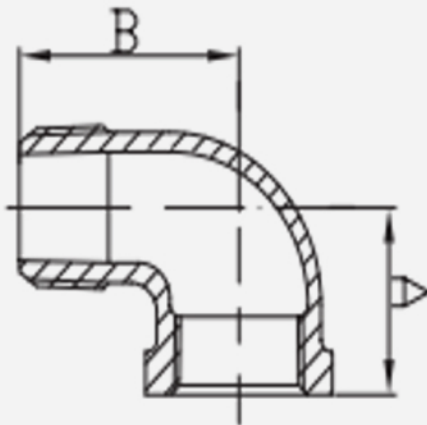

# Black 90-Degree Street Elbow

## FEATURES

- **Malleable Iron Construction** – The ASTM A197/A197M compliant malleable iron makes the product strong yet easy to work with.
- **Widely Compatible** – Meets B16.39 and ASME B1.20.1 regulations for malleable male x female iron pipe thread.

SKU	Size	A	B
BLES018C	1/8"	0.68"	1.00"
BLES025C	1/4"	0.81"	1.19"
BLES038C	3/8"	0.95"	1.44"
BLES050C	1/2"	1.12"	1.62"
BLES075C	3/4"	1.31"	1.89"
BLES100C	1"	1.50"	2.14"
BLES125C	1-1/4"	1.75"	2.45"
BLES150C	1-1/2"	1.94"	2.69"
BLES200C	2"	2.25"	3.26"
BLES250C	2-1/2"	2.70"	3.86"
BLES300C	3"	3.08"	4.51"