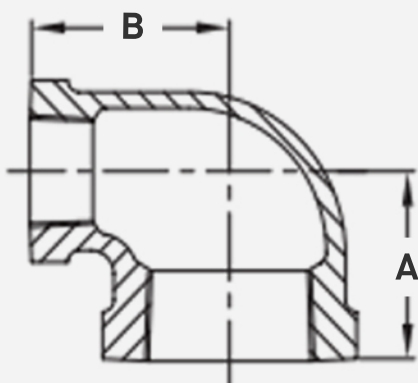

Black 90° Reducing Elbow

FEATURES

- **Malleable Iron Construction** – makes the product strong yet easy to work with.
- **Connection Type** - Threaded
- **Thread Type** - Female

| SKU | Size | A | B |
|-------------|-----------------|-------|-------|
| BLE038-025C | 3/8" x 1/4" | 0.88" | 0.90" |
| BLE050-018C | 1/2" x 1/8" | 0.93" | 0.95" |
| BLE050-038C | 1/2" x 3/8" | 1.03" | 1.04" |
| BLE075-025C | 3/4" x 1/4" | 1.05" | 1.08" |
| BLE075-038C | 3/4" x 3/8" | 1.12" | 1.13" |
| BLE075-050C | 3/4" x 1/2" | 1.20" | 1.22" |
| BLE100-050C | 1" x 1/2" | 1.26" | 1.40" |
| BLE100-075C | 1" x 3/4" | 1.37" | 1.45" |
| BLE125-050C | 1-1/4" x 1/2" | 1.34" | 1.53" |
| BLE125-075C | 1-1/4" x 3/4" | 1.45" | 1.62" |
| BLE125-100C | 1-1/4" x 1" | 1.58" | 1.67" |
| BLE150-075C | 1-1/2" x 3/4" | 1.52" | 1.75" |
| BLE150-100C | 1-1/2" x 1" | 1.65" | 1.80" |
| BLE150-125C | 1-1/2" x 1-1/4" | 1.82" | 1.88" |
| BLE200-075C | 2" x 3/4" | 1.60" | 1.97" |
| BLE200-100C | 2" x 1" | 1.73" | 2.02" |
| BLE200-150C | 2" x 1-1/2" | 2.02" | 2.16" |
| BLE250-200C | 2-1/2" x 2" | 2.19" | 2.57" |
| BLE300-150C | 3" x 1-1/2" | 2.21" | 2.93" |
| BLE300-200C | 3" x 2" | 2.37" | 2.95" |
| BLE300-250C | 3" x 2-1/2" | 2.55" | 2.99" |