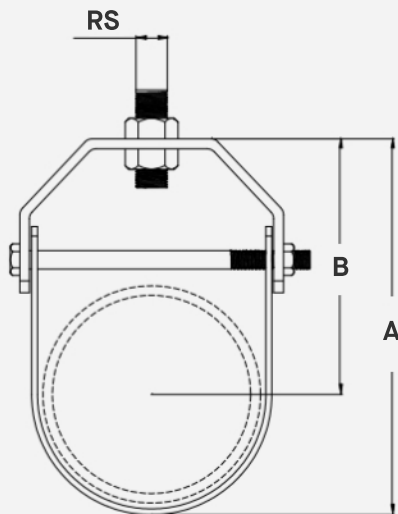

## FEATURES

- **Malleable Iron Construction** – makes the plate strong yet easy to work with.

SKU	Size	A	B	Rode Size (RS)	Max. Rec. Load (LBS)
BLCH050	1/2"	2.01"	1.48"	3/8"	610
BLCH075	3/4"	2.30"	1.67"	3/8"	610
BLCH100	1"	2.76"	1.99"	3/8"	610
BLCH125	1-1/4"	3.31"	2.36"	3/8"	610
BLCH150	1-1/2"	3.94"	2.87"	3/8"	610
BLCH200	2"	4.50"	3.20"	3/8"	610
BLCH250	2-1/2"	5.22"	3.65"	1/2"	1130
BLCH300	3"	6.01"	4.11"	1/2"	1130
BLCH400	4"	7.56"	5.13"	5/8"	1430
BLCH600	6"	10.72"	7.13"	3/4"	1940
BLCH800	8"	13.13"	8.52"	3/4"	2000