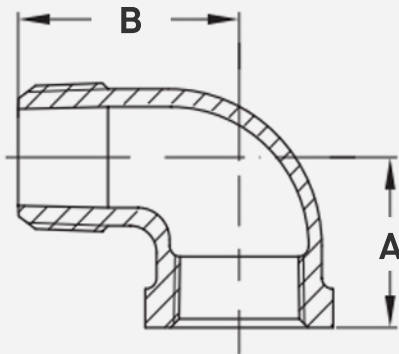

Black 45-Degree Street Elbow

FEATURES

- **Malleable Iron Construction** – The ASTM A197/A197M compliant malleable iron makes the product strong yet easy to work with.
- **Widely Compatible** – Meets B16.39 and ASME B1.20.1 regulations for malleable male x female iron pipe thread.

SKU	Size	A	B
BL45S025C	1/4"	0.81"	1.19"
BL45S038C	3/8"	0.95"	1.44"
BL45S050C	1/2"	1.12"	1.62"
BL45S075C	3/4"	1.31"	1.89"
BL45S100C	1"	1.50"	2.14"
BL45S125C	1-1/4"	1.75"	2.45"
BL45S150C	1-1/2"	1.94"	2.69"
BL45S200C	2"	2.25"	3.26"