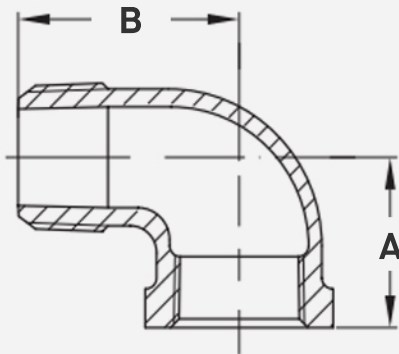

Black 45° Street Elbow

FEATURES

- **Malleable Iron Construction** – The ASTM A197/A197M compliant malleable iron makes the product strong yet easy to work with.
- **Widely Compatible** – Meets B16.39 and ASME B1.20.1 regulations for malleable male x female iron pipe thread.

SKU	Size	A	B
BL45S018	1/8"	0.69"	1.00"
BL45S025	1/4"	0.81"	1.19"
BL45S038	3/8"	0.95"	1.44"
BL45S050	1/2"	1.12"	1.62"
BL45S075	3/4"	1.31"	1.89"
BL45S100	1"	1.50"	2.14"
BL45S125	1-1/4"	1.75"	2.45"
BL45S150	1-1/2"	1.94"	2.69"
BL45S200	2"	2.25"	3.26"
BL45S250	2-1/2"	2.70"	3.86"
BL45S300	3"	3.08"	4.51"
BL45S400	4"	3.79"	5.69"
BL45S600	6"	5.13"	8.03"