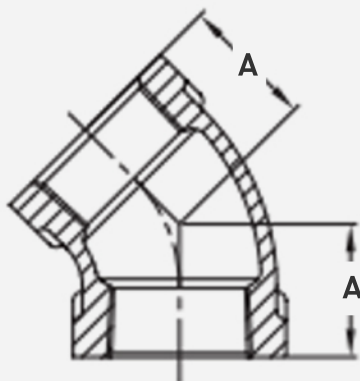

# Black 45-Degree Elbow

## FEATURES

- **Malleable Iron Construction** – The ASTM A197/A197M compliant malleable iron makes the product strong yet easy to work with.
- **Widely Compatible** – Meets B16.39 and ASME B1.20.1 regulations for malleable female iron pipe thread.

SKU	Size	A
BL45E038C	3/8"	0.80"
BL45E050C	1/2"	0.88"
BL45E075C	3/4"	0.98"
BL45E100C	1"	1.12"
BL45E125C	1-1/4"	1.29"
BL45E150C	1-1/2"	1.43"
BL45E200C	2"	1.68"
BL45E250C	2-1/2"	1.95"
BL45E300C	3"	2.17"