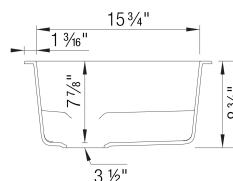

PRECIS Cascade SILGRANIT

Warranty

BLANCO offers a limited lifetime warranty on all sinks and faucets, as well as a one-year warranty on all custom accessories.

Code/Standards Compliance

BLANCO sinks and faucets are third-party tested and certified to standards and listed by applicable certification bodies. For more information on individual product listings, contact our office or listing organization.

View our how-to videos to learn more about installing and caring for BLANCO products:
<https://www.blanco.com/us-en/service/how-to-videos/how-to-videos-for-sinks/>

Questions? Contact us today

BLANCO America, Inc.
110 Mount Holly By-Pass
Lumberton, NJ 08048

Phone & Fax
Phone: 888-668-6201
Fax: 609-668-6211

While BLANCO endeavors to provide accurate information, all dimensions are nominal, cannot be guaranteed, and are subject to change or cancellation. BLANCO assumes no responsibility for use of superseded or voided specifications.