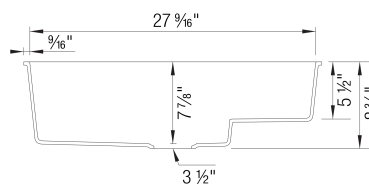

PRECIS Cascade SILGRANIT

Warranty

BLANCO offers a limited lifetime warranty on all sinks and faucets, as well as a one-year warranty on all custom accessories.

Code/Standards Compliance

BLANCO sinks and faucets are third-party tested and certified to standards and listed by applicable certification bodies. For more information on individual product listings, contact our office or listing organization.

View our how-to videos to learn more about installing and caring for BLANCO products:
<https://www.blanco.com/us-en/service/how-to-videos/how-to-videos-for-sinks/>

Questions? Contact us today

BLANCO America, Inc.
110 Mount Holly By-Pass
Lumberton, NJ 08048

Phone & Fax
Phone: 888-668-6201
Fax: 609-668-6211

While BLANCO endeavors to provide accurate information, all dimensions are nominal, cannot be guaranteed, and are subject to change or cancellation. BLANCO assumes no responsibility for use of superseded or voided specifications.