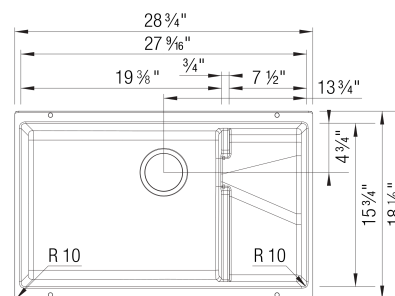

Sink Specifications

Color	SKU
Truffle	519456
Anthracite	519450
Café	519457
Cinder	519451
White	519453
Coal Black	442934
Volcano Gray	527415
Soft White	527406

Design and Planning Tips

- Min cabinet size: 33 in

What is included:

Mesh basket, Installation instructions, Cut-out template, Limited Lifetime Warranty

Included Accessories

Mesh Basket	406399

Codes & Standards

CSA B45.8-18/ IAPMO Z403-2018

Optional Accessories

Sink Grid (Large Bowl)	231640
CapFlow Strainer Cover	517666
Floating Grid	233542
Undermount Clips	440851

PRECIS Cascade SILGRANIT

Warranty

BLANCO offers a limited lifetime warranty on all sinks and faucets, as well as a one-year warranty on all custom accessories.

Code/Standards Compliance

BLANCO sinks and faucets are third-party tested and certified to standards and listed by applicable certification bodies. For more information on individual product listings, contact our office or listing organization.

View our how-to videos to learn more about installing and caring for BLANCO products:
<https://www.blanco.com/us-en/service/how-to-videos/how-to-videos-for-sinks/>

Questions? Contact us today

BLANCO America, Inc.
110 Mount Holly By-Pass
Lumberton, NJ 08048

Phone & Fax
Phone: 888-668-6201
Fax: 609-668-6211

While BLANCO endeavors to provide accurate information, all dimensions are nominal, cannot be guaranteed, and are subject to change or cancellation. BLANCO assumes no responsibility for use of superseded or voided specifications.