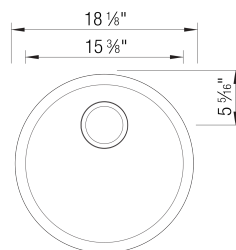

Sink Specifications

Color	SKU
White	511631
Anthracite	511632
Café	515803
Truffle	517699
Cinder	518911
Coal Black	525960
Volcano Gray	527416
Soft White	527407

RONDO SILGRANIT

Design and Planning Tips

- Min cabinet size: 21 in