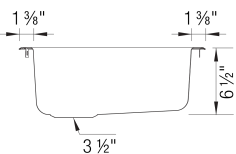

Optional Accessories

CapFlow Strainer Cover	517666
Deluxe Steel Strainer	440029

Warranty

BLANCO offers a limited lifetime warranty on all sinks and faucets, as well as a one-year warranty on all custom accessories.

Code/Standards Compliance

BLANCO sinks and faucets are third-party tested and certified to standards and listed by applicable certification bodies. For more information on individual product listings, contact our office or listing organization.

View our how-to videos to learn more about installing and caring for BLANCO products:
<https://www.blanco.com/us-en/service/how-to-videos/how-to-videos-for-sinks/>

Questions? Contact us today

BLANCO America, Inc.
110 Mount Holly By-Pass
Lumberton, NJ 08048

Phone & Fax
Phone: 888-668-6201
Fax: 609-668-6211

While BLANCO endeavors to provide accurate information, all dimensions are nominal, cannot be guaranteed, and are subject to change or cancellation. BLANCO assumes no responsibility for use of superseded or voided specifications.