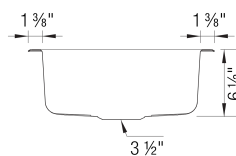

What is included:

Installation instructions, Cut-out template, Drop-in clips, Limited Lifetime Warranty

Codes & Standards

CSA B45.8-18/ IAPMO Z403-2018