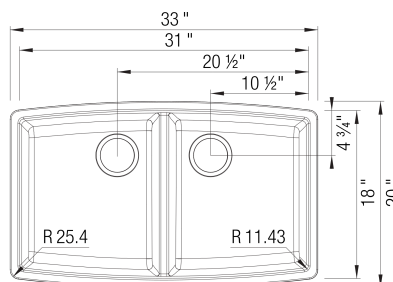

## Design and Planning Tips

- Min cabinet size: 36 in

What is included:  
Installation instructions, Cut-out template, Limited  
Lifetime Warranty