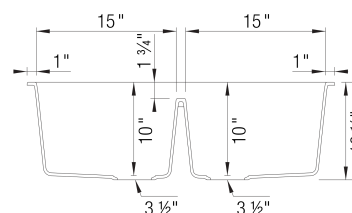

## Design and Planning Tips

- Min cabinet size: 36 in

What is included:  
Installation instructions, Cut-out template, Limited  
Lifetime Warranty