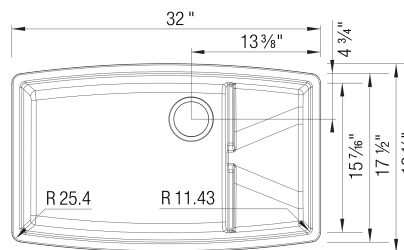

PERFORMA Cascade SILGRANIT

Warranty

BLANCO offers a limited lifetime warranty on all sinks and faucets, as well as a one-year warranty on all custom accessories.

Code/Standards Compliance

BLANCO sinks and faucets are third-party tested and certified to standards and listed by applicable certification bodies. For more information on individual product listings, contact our office or listing organization.

View our how-to videos to learn more about installing and caring for BLANCO products:
<https://www.blanco.com/us-en/service/how-to-videos/how-to-videos-for-sinks/>

Questions? Contact us today

BLANCO America, Inc.
110 Mount Holly By-Pass
Lumberton, NJ 08048

Phone & Fax
Phone: 888-668-6201
Fax: 609-668-6211

While BLANCO endeavors to provide accurate information, all dimensions are nominal, cannot be guaranteed, and are subject to change or cancellation. BLANCO assumes no responsibility for use of superseded or voided specifications.