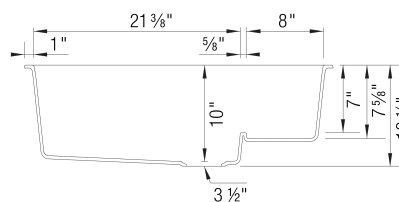

PERFORMA Cascade SILGRANIT

Warranty

BLANCO offers a limited lifetime warranty on all sinks and faucets, as well as a one-year warranty on all custom accessories.

Code/Standards Compliance

BLANCO sinks and faucets are third-party tested and certified to standards and listed by applicable certification bodies. For more information on individual product listings, contact our office or listing organization.

View our how-to videos to learn more about installing and caring for BLANCO products:
<https://www.blanco.com/us-en/service/how-to-videos/how-to-videos-for-sinks/>

Questions? Contact us today

BLANCO America, Inc.
110 Mount Holly By-Pass
Lumberton, NJ 08048

Phone & Fax
Phone: 888-668-6201
Fax: 609-668-6211

While BLANCO endeavors to provide accurate information, all dimensions are nominal, cannot be guaranteed, and are subject to change or cancellation. BLANCO assumes no responsibility for use of superseded or voided specifications.